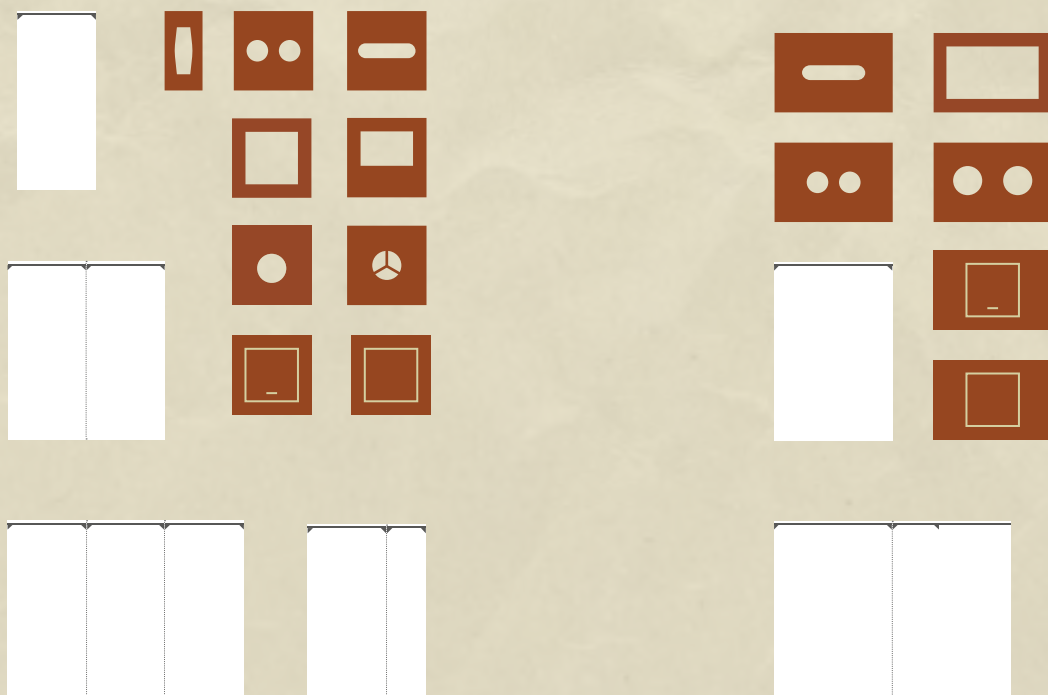

La double identité de PICK'UP

La double identité de PICK'UP reprend à la fois les codes de l'Éco-design et du Design biophilique. Fabriqués en acier recyclé 100% recyclable, les éléments PICK'UP contribuent à un nouvel équilibre pour une meilleure vie au bureau.

En hauteur 68 cm, ils sont facilement interchangeables avec les modules de tri, permettant ainsi de créer et recomposer l'espace au gré des besoins.

PICK'UP twofold identity

The twofold identity inherent in PICK'UP is grounded in the principles of Eco-design and Biophilic design. Made from recycled steel that is 100% recyclable, PICK'UP products contribute to a new balance for a greater sense of well-being in offices.

Because our 68 cm-high PICK'UP planters can easily be interchanged with the waste sorting bins, you can organise and rearrange the layout of your space as necessary.

Corbelles de tri

Waste sorting bins