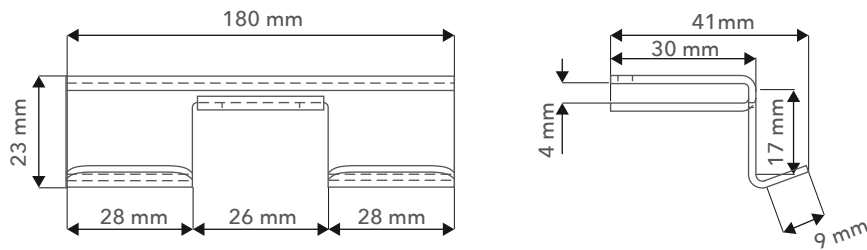

6 YM 50 notebook holder