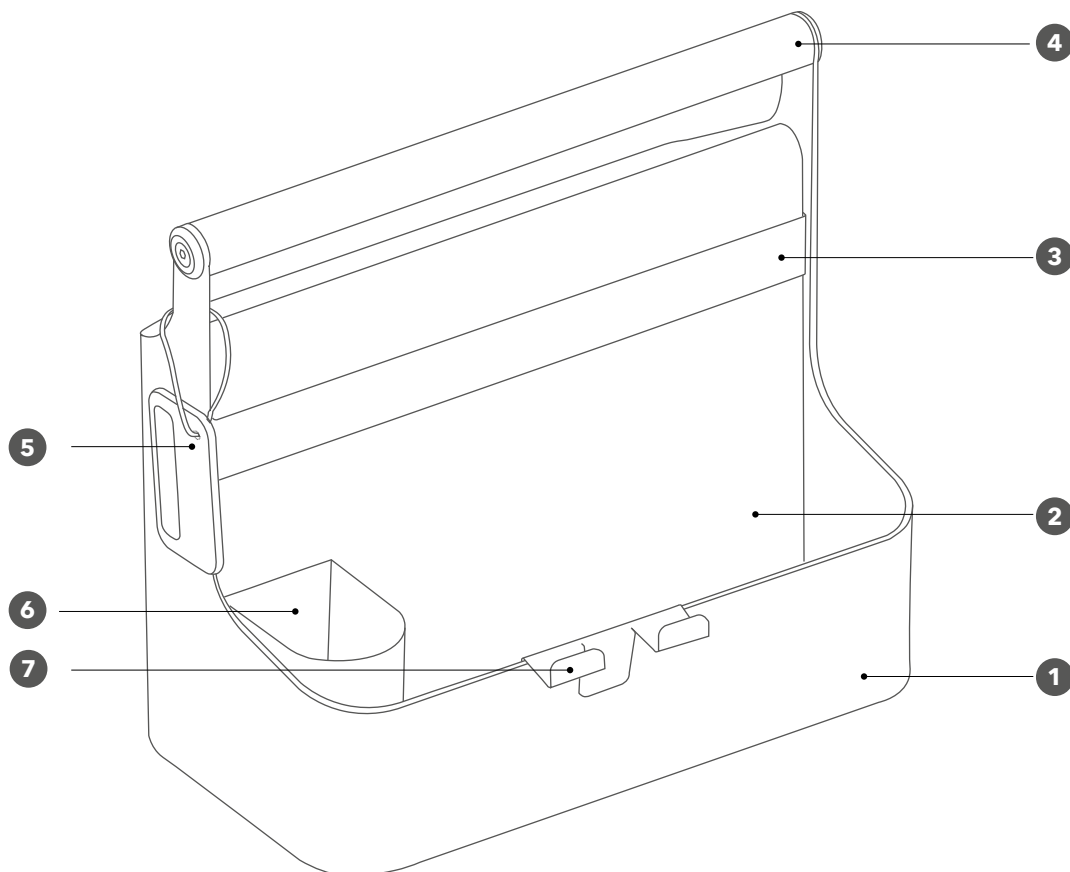

## GENERAL DESCRIPTION

**1** YM10 toolbox in ABS fitted with 4 felt pads  $\varnothing$  22mm. The bottom of the largest compartment is upholstered with adhesive felt in 1.75 mm thick polyester.

**2** Optional extra: divider is upholstered with 1,75 mm adhesive felt in 1.75 mm thick polyester.

## DIMENSIONS