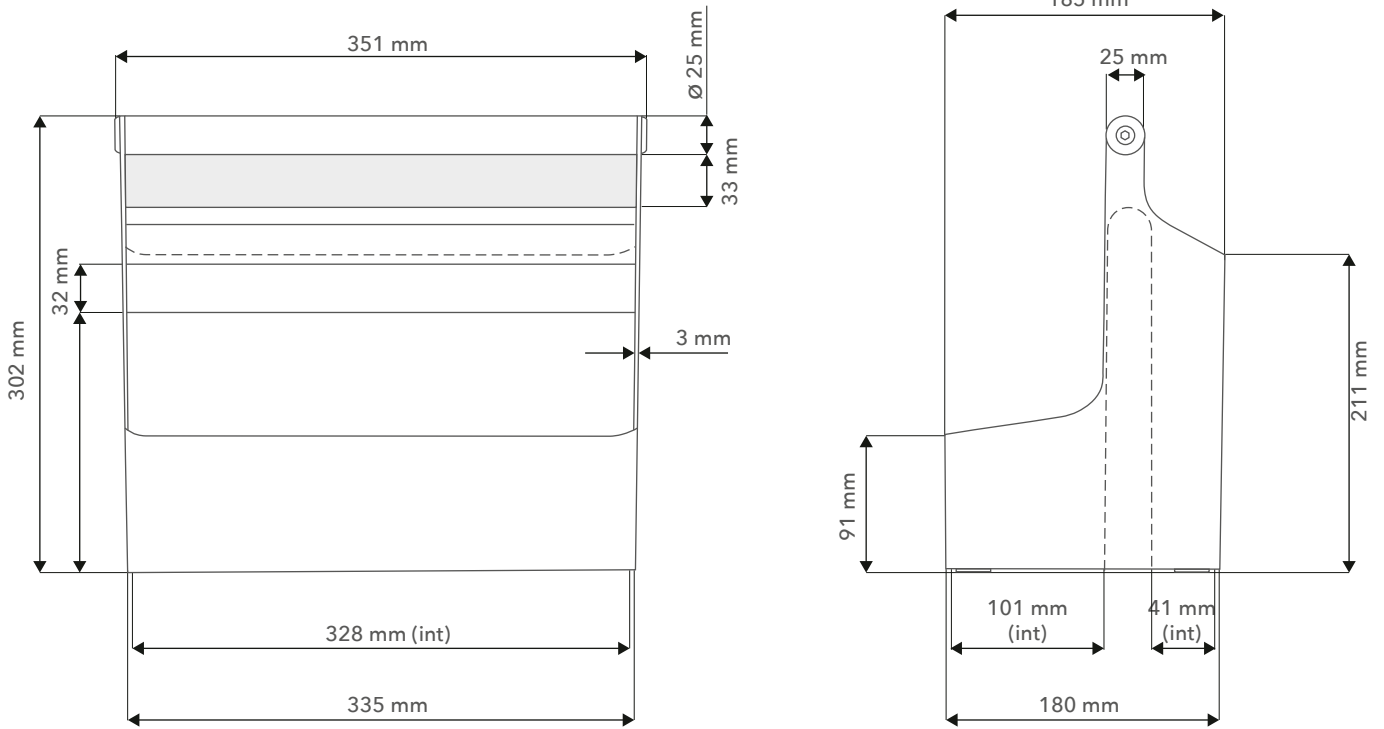

YOUME TOOLBOX

DIMENSIONS

1 YM10 toolbox